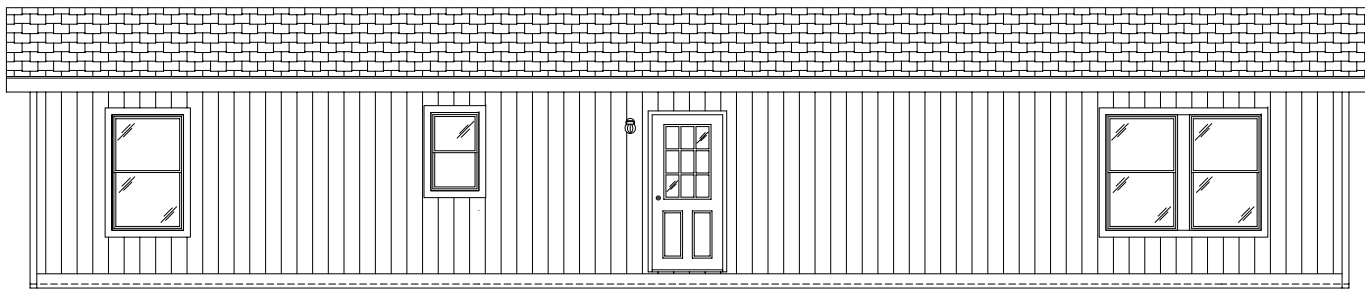

TEMPO
STAYIN ALIVE
55TMP28563CH
26'-8" x 56'-0"
APPROX. 1,493 SQ. FT.

FRONT SIDEWALL

FRONT ENDWALL

OPTIONAL UPGRADED
HITCH END ELEVATION

REAR SIDEWALL

REAR ENDWALL

HERITAGE HOME CENTER
10910 EVERGREEN WAY
EVERETT, WA 98204
425-353-5464