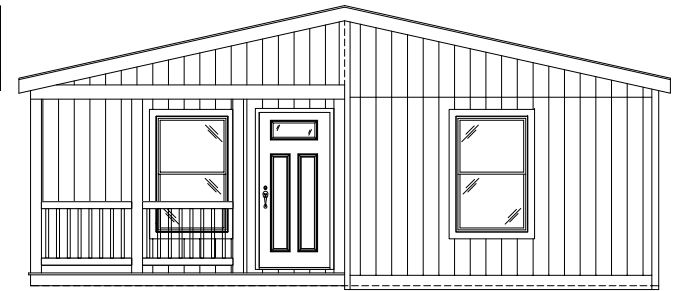

TEMPO
STAYIN ALIVE
55TMP28563CH
26'-8" x 56'-0"
APPROX. 1,493 SQ. FT.

FRONT SIDEWALL

FRONT ENDWALL

OPTIONAL UPGRADED
HITCH END ELEVATION

REAR SIDEWALL

REAR ENDWALL

HERITAGE HOME CENTER
10910 EVERGREEN WAY
EVERETT, WA 98204
425-353-5464